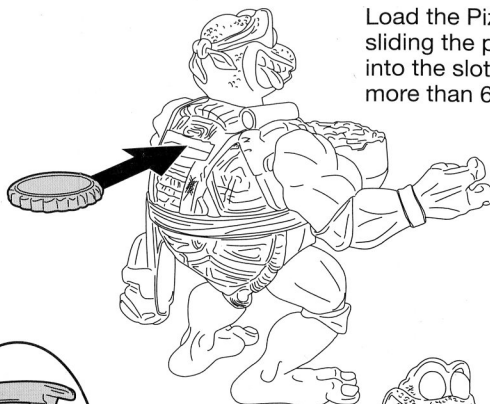

TEENAGE MUTANT NINJA TURTLES® PIZZA TOSSIN' LEO™

1. To connect the accessories, snap together the sword and connector, then snap on to the top of the pizza shooter.
2. Place the Blaster in his right hand.

For more detailed instruction information visit www.Playmatestoy.com

Load the Pizza Tossin' Turtle by sliding the pizza discs one at a time into the slot on his back. Do not load more than 6 pizza discs at one time.

Important:

Do not fire at people, animals or at eyes or face. Do not use projectiles other than that provided with this toy.

Pull back on the Turtle's right arm and watch the pizza discs go flying!

WARNING: CHOKING HAZARD -
Small parts. Not for children under 3 years.