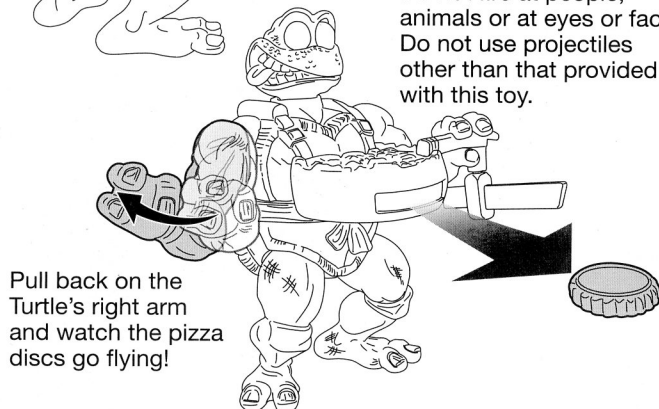

TEENAGE MUTANT NINJA TURTLES® PIZZA TOSSIN' LEO™

1. To connect the accessories, snap together the sword and connector, then snap on to the top of the pizza shooter.
2. Place the Blaster in his right hand.

For more detailed instruction information visit www.Playmatestoy.com

Load the Pizza Tossin' Turtle by sliding the pizza discs one at a time into the slot on his back. Do not load more than 6 pizza discs at one time.

Important:

Do not fire at people, animals or at eyes or face. Do not use projectiles other than that provided with this toy.

Pull back on the Turtle's right arm and watch the pizza discs go flying!

WARNING: CHOKING HAZARD -
Small parts. Not for children under 3 years.