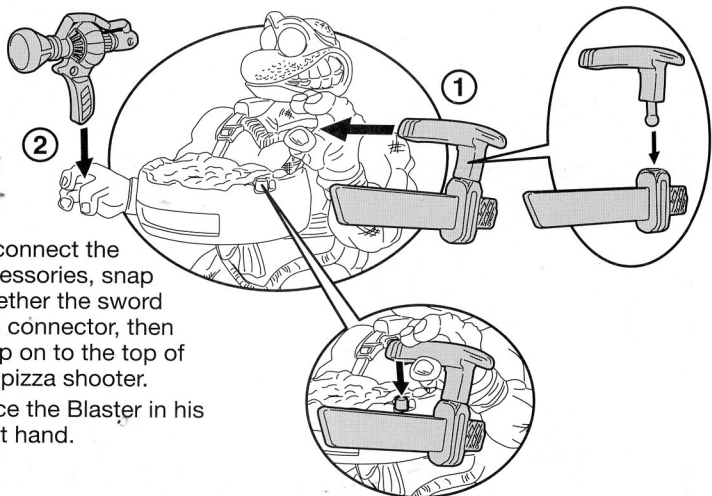

TEENAGE MUTANT NINJA TURTLES® PIZZA TOSSIN' LEO™

1. To connect the accessories, snap together the sword and connector, then snap on to the top of the pizza shooter.
2. Place the Blaster in his right hand.

For more detailed instruction information visit www.Playmatestoy.com

Load the Pizza Tossin' Turtle by sliding the pizza discs one at a time into the slot on his back. Do not load more than 6 pizza discs at one time.

Important:

Do not fire at people, animals or at eyes or face. Do not use projectiles other than that provided with this toy.

Pull back on the Turtle's right arm and watch the pizza discs go flying!

WARNING: CHOKING HAZARD -
Small parts. Not for children under 3 years.