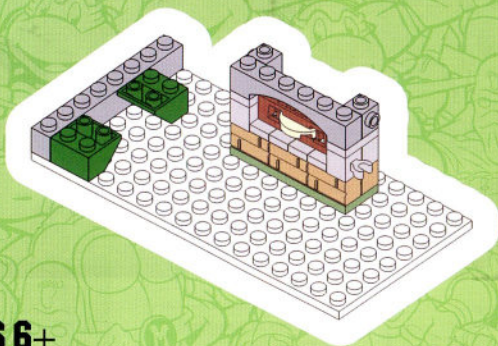

TEENAGE MUTANT NINJA
TURTLES

SNAP & SWITCH
80 PIECES

CONSTRUCTION SET
PIZZA PARLOR WITH MIKEY

nickelodeon

1

2

3

4

5

6

AGES 6+

★ Transparent

7

8

9

ONCE ASSEMBLED, PUSH IN TO LAUNCH PIZZA!