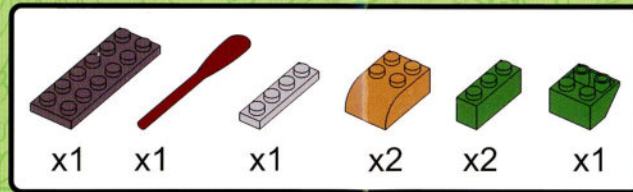

TEENAGE MUTANT NINJA
TURTLES

SNAP & SWITCH
80 PIECES

CONSTRUCTION SET
PIZZA PARLOR WITH MIKEY

nickelodeon

1

2

3

4