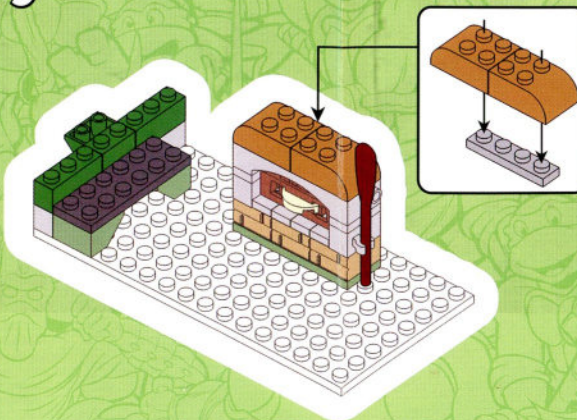

TEENAGE MUTANT NINJA
TURTLES

SNAP & SWITCH
80 PIECES

CONSTRUCTION SET
PIZZA PARLOR WITH MIKEY

nickelodeon

1

2

3

4

5

6

AGES 6+

★ Transparent

7

8

9

ONCE ASSEMBLED, PUSH IN TO LAUNCH PIZZA!