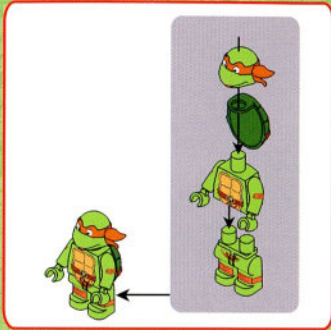

TEENAGE MUTANT NINJA
TURTLES

SNAP & SWITCH
80 PIECES

CONSTRUCTION SET
PIZZA PARLOR WITH MIKEY

nickelodeon

1

2

3

4