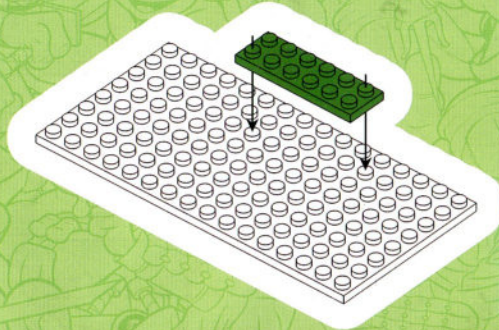

TEENAGE MUTANT NINJA
TURTLES

SNAP & SWITCH
80 PIECES

CONSTRUCTION SET
PIZZA PARLOR WITH MIKEY

nickelodeon

1

2

3

4

5

6

AGES 6+

★ Transparent

7

8

9

ONCE ASSEMBLED, PUSH IN TO LAUNCH PIZZA!