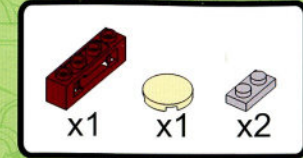

TEENAGE MUTANT NINJA
TURTLES

SNAP & SWITCH
80 PIECES

CONSTRUCTION SET
PIZZA PARLOR WITH MIKEY

nickelodeon

1

2

3

4