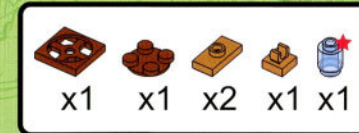

TEENAGE MUTANT NINJA
TURTLES

SNAP & SWITCH
80 PIECES

CONSTRUCTION SET
PIZZA PARLOR WITH MIKEY

nickelodeon

1

2

3

4

5

6

AGES 6+

★ Transparent