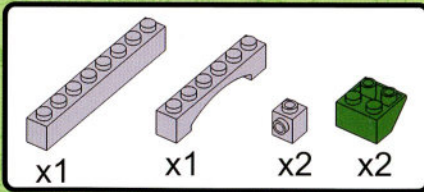

TEENAGE MUTANT NINJA
TURTLES

SNAP & SWITCH
80 PIECES

CONSTRUCTION SET
PIZZA PARLOR WITH MIKEY

nickelodeon

1

2

3

4