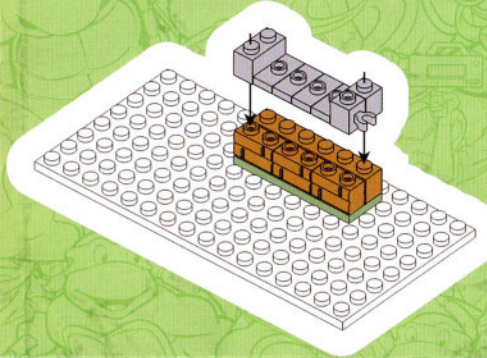

TEENAGE MUTANT NINJA
TURTLES

SNAP & SWITCH
80 PIECES

CONSTRUCTION SET
PIZZA PARLOR WITH MIKEY

nickelodeon

1

2

3

4

5

6

AGES 6+

★ Transparent

7

8

9

ONCE ASSEMBLED, PUSH IN TO LAUNCH PIZZA!