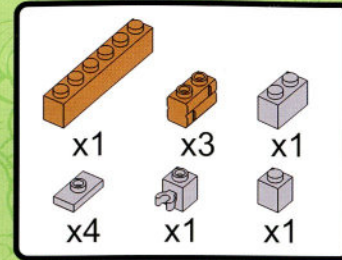

TEENAGE MUTANT NINJA
TURTLES

SNAP & SWITCH
80 PIECES

CONSTRUCTION SET
PIZZA PARLOR WITH MIKEY

nickelodeon

1

2

3

4