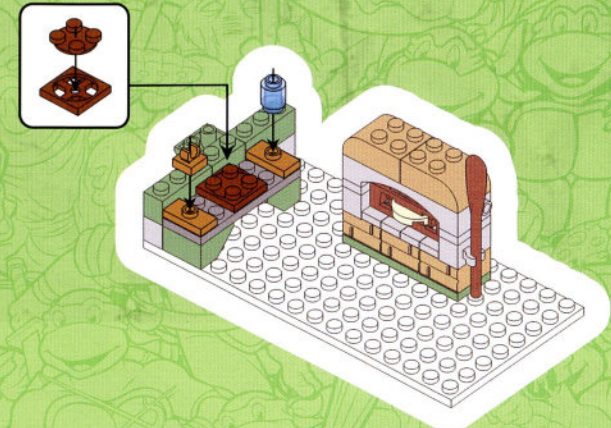

TEENAGE MUTANT NINJA
TURTLES

SNAP & SWITCH
80 PIECES

CONSTRUCTION SET
PIZZA PARLOR WITH MIKEY

nickelodeon

1

2

3

4

5

6

AGES 6+

★ Transparent

7

8

9

ONCE ASSEMBLED, PUSH IN TO LAUNCH PIZZA!