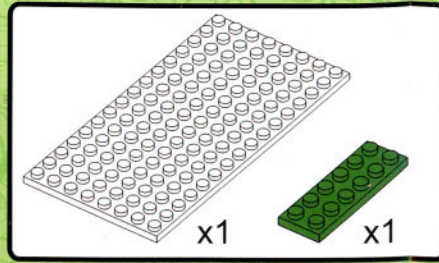

TEENAGE MUTANT NINJA
TURTLES

SNAP & SWITCH
80 PIECES

CONSTRUCTION SET
PIZZA PARLOR WITH MIKEY

nickelodeon

1

2

3

4