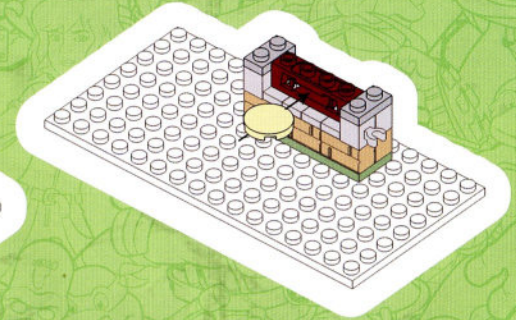

TEENAGE MUTANT NINJA
TURTLES

SNAP & SWITCH
80 PIECES

CONSTRUCTION SET
PIZZA PARLOR WITH MIKEY

nickelodeon

1

2

3

4

5

6

AGES 6+

★ Transparent

7

8

9

ONCE ASSEMBLED, PUSH IN TO LAUNCH PIZZA!