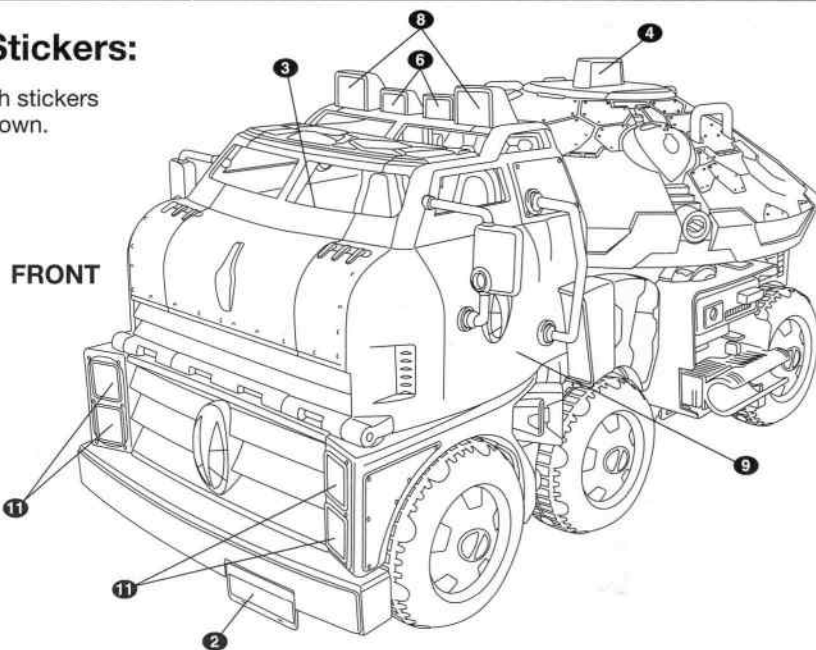

nickelodeon

RISE OF THE
TEENAGE MUTANT NINJA

TURTLE TANK

ASSEMBLY:

I. Parts:

Discard excess pieces once your parent cuts them apart.

Place inserts at an angle.

II. Stickers:

Attach stickers as shown.

FRONT

BACK

FEATURES:

Open front cab to insert action figures.

Open top hatch of Donnie's Lab to place action figure inside.

Vehicle comes with 2 projectiles. Insert into Donnie's lab, and press purple launch buttons.

Important:
Do not fire at people, animals or at eyes or face.
Do not use any projectiles other than those provided with this toy.

TMNT Shell Hog Cycles sold separately also attach to side of Turtle Tank and can be launched off by pressing red button!

VEHICLE TO PLAYSET:

Donnie's Lab raises and is removable.

1. Raise Donnie's lab can also be placed on the top level of the Epic Lair Playset sold separately.

2. Pull back purple ladder and secure bottom into holes near rear of vehicle.