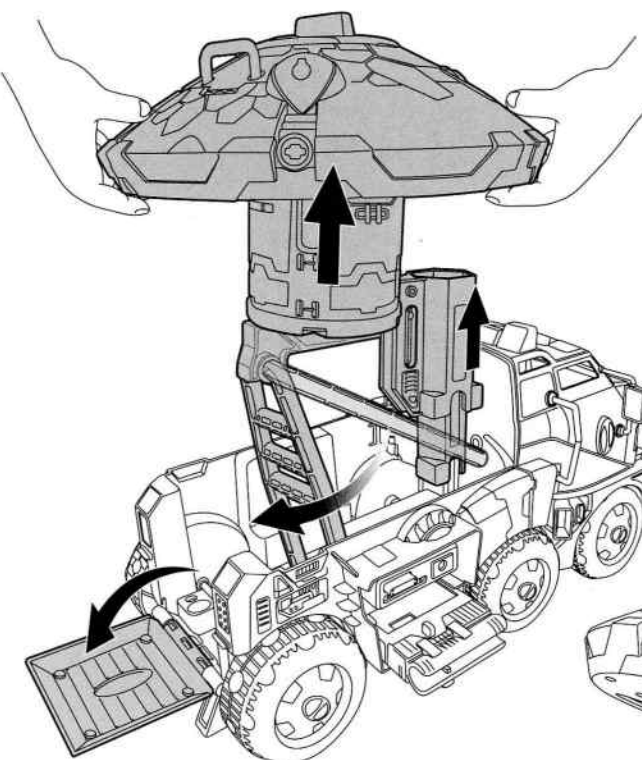

nickelodeon

RISE OF THE
TEENAGE MUTANT NINJA

TURTLE TANK

ASSEMBLY:

I. Parts:

Discard excess pieces once your parent cuts them apart.

Place inserts at an angle.

II. Stickers:

Attach stickers as shown.

FRONT

BACK

FEATURES:

Open front cab to insert action figures.

Open top hatch of Donnie's Lab to place action figure inside.

Vehicle comes with 2 projectiles. Insert into Donnie's lab, and press purple launch buttons.

Important:
Do not fire at people, animals or at eyes or face.
Do not use any projectiles other than those provided with this toy.

TMNT Shell Hog Cycles sold separately also attach to side of Turtle Tank and can be launched off by pressing red button!

VEHICLE TO PLAYSET:

Donnie's Lab raises and is removable.

1. Raise Donnie's lab can also be placed on the top level of the Epic Lair Playset sold separately.

2. Pull back purple ladder and secure bottom into holes near rear of vehicle.