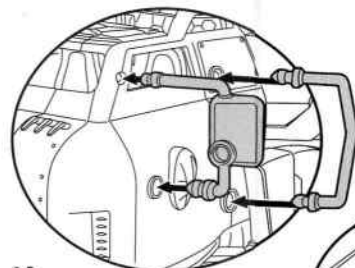

nickelodeon

RISE OF THE
TEENAGE MUTANT NINJA

TURTLE TANK

ASSEMBLY:

I. Parts:

Discard excess pieces once your parent cuts them apart.

Place inserts at an angle.

II. Stickers:

Attach stickers as shown.

FRONT

BACK

FEATURES:

Open front cab to insert action figures.

Open top hatch of Donnie's Lab to place action figure inside.

Vehicle comes with 2 projectiles. Insert into Donnie's lab, and press purple launch buttons.

Important:
Do not fire at people, animals or at eyes or face.
Do not use any projectiles other than those provided with this toy.

TMNT Shell Hog Cycles sold separately also attach to side of Turtle Tank and can be launched off by pressing red button!

VEHICLE TO PLAYSET:

Donnie's Lab raises and is removable.

1. Raise Donnie's lab can also be placed on the top level of the Epic Lair Playset sold separately.

2. Pull back purple ladder and secure bottom into holes near rear of vehicle.