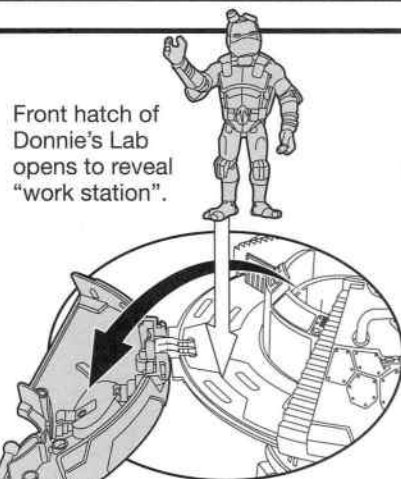

Attach stickers as shown.

FRONT

BACK

FEATURES:

Open front cab to insert action figures.

Open top hatch of Donnie's Lab to place action figure inside.

Vehicle comes with 2 projectiles. Insert into Donnie's lab, and press purple launch buttons.

Important:
Do not fire at people, animals or at eyes or face.
Do not use any projectiles other than those provided with this toy.

TMNT Shell Hog Cycles sold separately also attach to side of Turtle Tank and can be launched off by pressing red button!

VEHICLE TO PLAYSET:

Donnie's Lab raises and is removable.

1. Raise Donnie's lab can also be placed on the top level of the Epic Lair Playset sold separately.

2. Pull back purple ladder and secure bottom into holes near rear of vehicle.