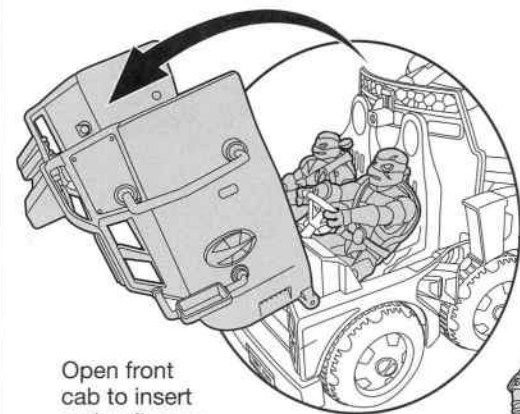

Attach stickers as shown.

FRONT

BACK

FEATURES:

Open front cab to insert action figures.

Open top hatch of Donnie's Lab to place action figure inside.

Vehicle comes with 2 projectiles. Insert into Donnie's lab, and press purple launch buttons.

Important:
Do not fire at people, animals or at eyes or face.
Do not use any projectiles other than those provided with this toy.

TMNT Shell Hog Cycles sold separately also attach to side of Turtle Tank and can be launched off by pressing red button!

VEHICLE TO PLAYSET:

Donnie's Lab raises and is removable.

1. Raise Donnie's lab can also be placed on the top level of the Epic Lair Playset sold separately.

2. Pull back purple ladder and secure bottom into holes near rear of vehicle.