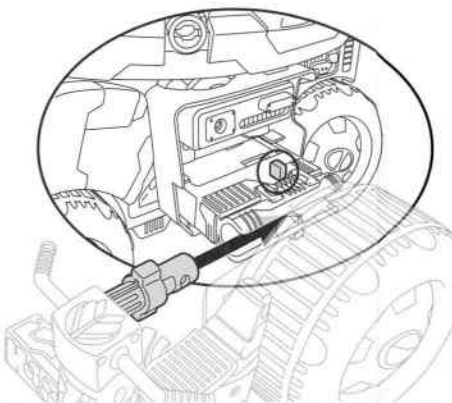

nickelodeon

RISE OF THE
TEENAGE MUTANT NINJA

TURTLE TANK

ASSEMBLY:

I. Parts:

Discard excess pieces once your parent cuts them apart.

Place inserts at an angle.

II. Stickers:

Attach stickers as shown.

FRONT

BACK

FEATURES:

Open front cab to insert action figures.

Open top hatch of Donnie's Lab to place action figure inside.

Vehicle comes with 2 projectiles. Insert into Donnie's lab, and press purple launch buttons.

Important:
Do not fire at people, animals or at eyes or face.
Do not use any projectiles other than those provided with this toy.

TMNT Shell Hog Cycles sold separately also attach to side of Turtle Tank and can be launched off by pressing red button!

VEHICLE TO PLAYSET:

Donnie's Lab raises and is removable.

1. Raise Donnie's lab can also be placed on the top level of the Epic Lair Playset sold separately.

2. Pull back purple ladder and secure bottom into holes near rear of vehicle.