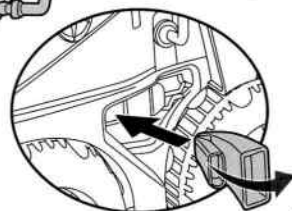

nickelodeon

RISE OF THE
TEENAGE MUTANT NINJA

TURTLE TANK

ASSEMBLY:

I. Parts:

Discard excess pieces once your parent cuts them apart.

Place inserts at an angle.

II. Stickers:

Attach stickers as shown.

FRONT

BACK

FEATURES:

Open front cab to insert action figures.

Open top hatch of Donnie's Lab to place action figure inside.

Vehicle comes with 2 projectiles. Insert into Donnie's lab, and press purple launch buttons.

Important:
Do not fire at people, animals or at eyes or face.
Do not use any projectiles other than those provided with this toy.

TMNT Shell Hog Cycles sold separately also attach to side of Turtle Tank and can be launched off by pressing red button!