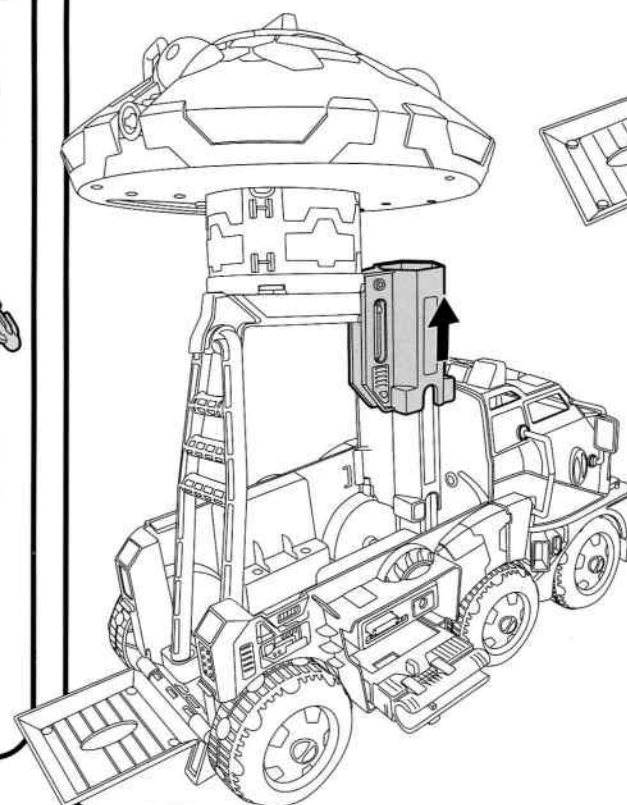

Important:
Do not fire at people, animals or at eyes or face.
Do not use any projectiles other than those provided with this toy.

TMNT Shell Hog Cycles sold separately also attach to side of Turtle Tank and can be launched off by pressing red button!

VEHICLE TO PLAYSET:

Donnie's Lab raises and is removable.

1. Raise Donnie's lab can also be placed on the top level of the Epic Lair Playset sold separately.

2. Pull back purple ladder and secure bottom into holes near rear of vehicle.

3. Push up docking elevator until it locks into place.

Ages 4 and up
Item #82511

©2018 Viacom Overseas Holdings C.V. All Rights Reserved. Rise of the Teenage Mutant Ninja Turtles and all related titles, logos and characters are trademarks of Viacom Overseas Holdings C.V.
©2018 Viacom International Inc. All Rights Reserved. Nickelodeon and all related titles, logos and characters are trademarks of Viacom International Inc.
©2018 Playmates. Playmates International Company Ltd.
23/F, The Toy House, 100 Canton Road, TST, Kowloon, Hong Kong. PRINTED IN CHINA.