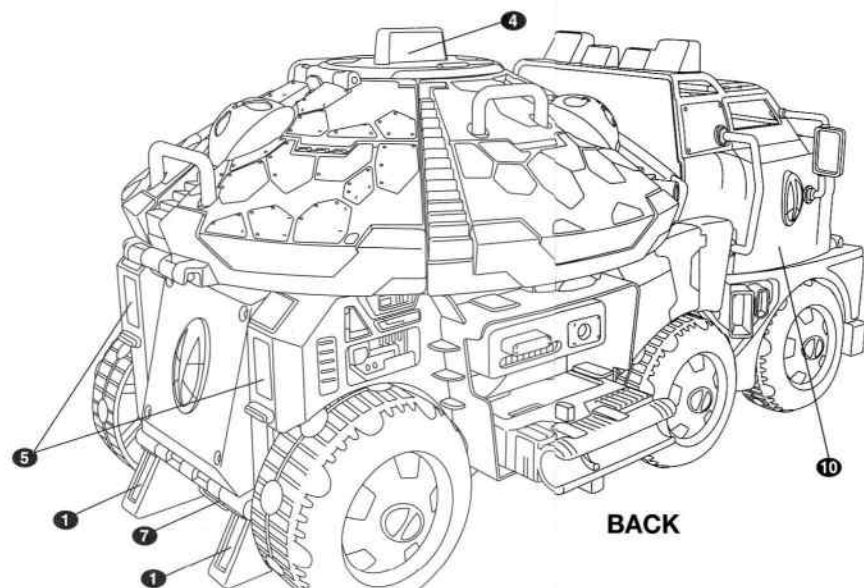

nickelodeon

RISE OF THE
TEENAGE MUTANT NINJA

TURTLE TANK

ASSEMBLY:

I. Parts:

Discard excess pieces once your parent cuts them apart.

Place inserts at an angle.

II. Stickers:

Attach stickers as shown.

FRONT

BACK

FEATURES:

Open front cab to insert action figures.

Open top hatch of Donnie's Lab to place action figure inside.

Vehicle comes with 2 projectiles. Insert into Donnie's lab, and press purple launch buttons.

Important:
Do not fire at people, animals or at eyes or face.
Do not use any projectiles other than those provided with this toy.

TMNT Shell Hog Cycles sold separately also attach to side of Turtle Tank and can be launched off by pressing red button!

VEHICLE TO PLAYSET:

Donnie's Lab raises and is removable.

1. Raise Donnie's lab can also be placed on the top level of the Epic Lair Playset sold separately.

2. Pull back purple ladder and secure bottom into holes near rear of vehicle.