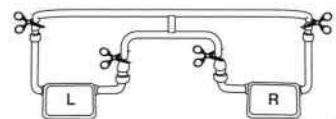

nickelodeon

RISE OF THE
TEENAGE MUTANT NINJA

TURTLE TANK

ASSEMBLY:

I. Parts:

Discard excess pieces once your parent cuts them apart.

Place inserts at an angle.

II. Stickers:

Attach stickers as shown.

FRONT

BACK

FEATURES:

Open front cab to insert action figures.

Open top hatch of Donnie's Lab to place action figure inside.

Vehicle comes with 2 projectiles. Insert into Donnie's lab, and press purple launch buttons.

Important:
Do not fire at people, animals or at eyes or face.
Do not use any projectiles other than those provided with this toy.

TMNT Shell Hog Cycles sold separately also attach to side of Turtle Tank and can be launched off by pressing red button!

VEHICLE TO PLAYSET:

Donnie's Lab raises and is removable.

1. Raise Donnie's lab can also be placed on the top level of the Epic Lair Playset sold separately.

2. Pull back purple ladder and secure bottom into holes near rear of vehicle.