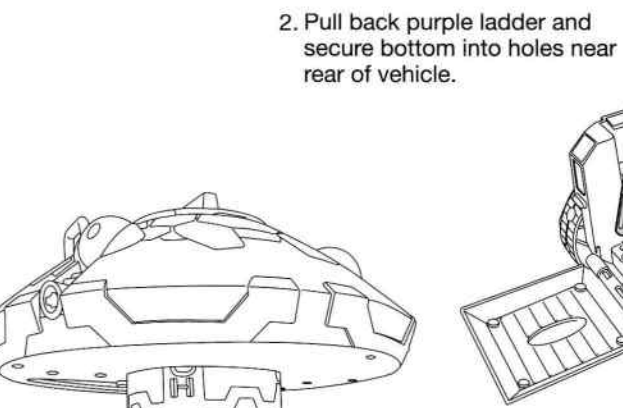

Attach stickers as shown.

FRONT

BACK

FEATURES:

Open front cab to insert action figures.

Open top hatch of Donnie's Lab to place action figure inside.

Vehicle comes with 2 projectiles. Insert into Donnie's lab, and press purple launch buttons.

Important:
Do not fire at people, animals or at eyes or face.
Do not use any projectiles other than those provided with this toy.

TMNT Shell Hog Cycles sold separately also attach to side of Turtle Tank and can be launched off by pressing red button!

VEHICLE TO PLAYSET:

Donnie's Lab raises and is removable.

1. Raise Donnie's lab can also be placed on the top level of the Epic Lair Playset sold separately.

2. Pull back purple ladder and secure bottom into holes near rear of vehicle.