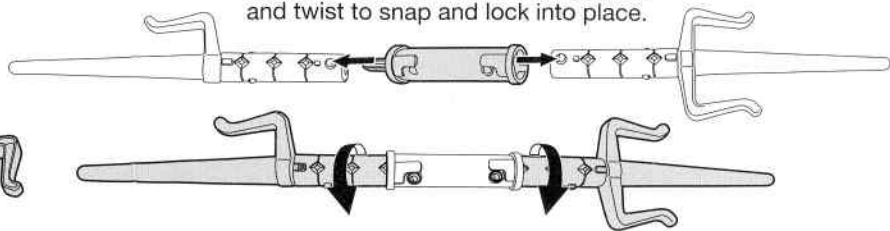

nickelodeon

TEENAGE MUTANT NINJA TURTLES™

Guard Assembly:

Slide guard over handle of sai, lining up connector slots with buttons until it snaps and locks into place.

To Remove Guard Accessory:

Push in both buttons and slide guard off sai handle.

Ninja Build N Battle Raphael

To Connect Sais Together:

Slide handle accessory over sai handle, lining up connector slots with buttons and twist to snap and lock into place.

To Remove Accessory:

Push in both buttons and twist and pull apart.