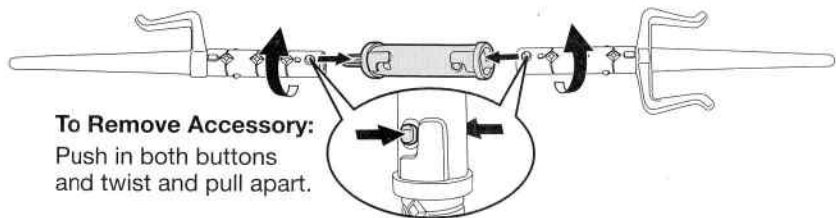

nickelodeon

TEENAGE MUTANT NINJA TURTLES™

Guard Assembly:

Slide guard over handle of sai, lining up connector slots with buttons until it snaps and locks into place.

To Remove Guard Accessory:

Push in both buttons and slide guard off sai handle.

Ninja Build N Battle Raphael

To Connect Sais Together:

Slide handle accessory over sai handle, lining up connector slots with buttons and twist to snap and lock into place.

To Remove Accessory:

Push in both buttons and twist and pull apart.