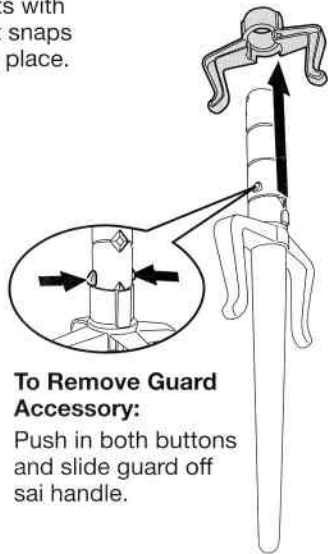

nickelodeon

TEENAGE MUTANT NINJA TURTLES™

Guard Assembly:

Slide guard over handle of sai, lining up connector slots with buttons until it snaps and locks into place.

To Remove Guard Accessory:

Push in both buttons and slide guard off sai handle.

Ninja Build N Battle Raphael

To Connect Sais Together:

Slide handle accessory over sai handle, lining up connector slots with buttons and twist to snap and lock into place.

To Remove Accessory:

Push in both buttons and twist and pull apart.