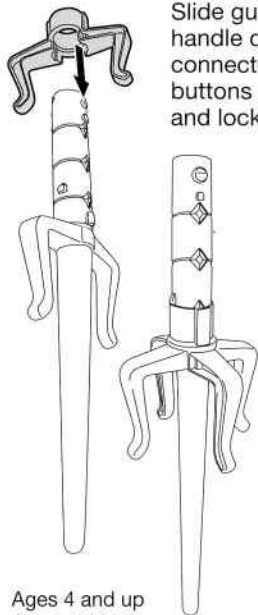

nickelodeon

TEENAGE MUTANT NINJA TURTLES™

Guard Assembly:

Slide guard over handle of sai, lining up connector slots with buttons until it snaps and locks into place.

To Remove Guard Accessory:

Push in both buttons and slide guard off sai handle.

Ninja Build N Battle Raphael

To Connect Sais Together:

Slide handle accessory over sai handle, lining up connector slots with buttons and twist to snap and lock into place.

To Remove Accessory:

Push in both buttons and twist and pull apart.