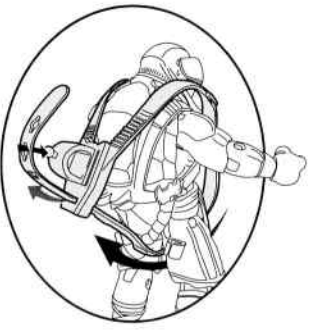

TEENAGE MUTANT NINJA TURTLES RAGIN' RACER

1. Harness is removable. To attach harness put over head and strap goes in between the legs.

2. Pull through the hole and hook onto knob. Pull tightly so there is no slack in harness.

3. Attach figure to rotating bar as shown.

Kick stand moves up and down.

Ages 4 and up
ASST. #94000
Item #89304

To Set:

Pull figure up.

Rotate figure clockwise one flip and sit figure on seat. Press down on seat launcher.

Figure should not hold handle bars and make sure figure's bottom is touching the seat. Note: Figure is in semi-standing position while positioned on seat.

To Activate:

Press button to activate feature.

Figure will flip doing one rotation.

And land on its feet or in sitting position. Not all figures will perform perfectly.

For more instruction information visit www.Playmatestoys.com
Ragin' Racer works with most Turtle figures

WARNING:
CHOKING HAZARD- Small parts. Not for Children under 3 years.