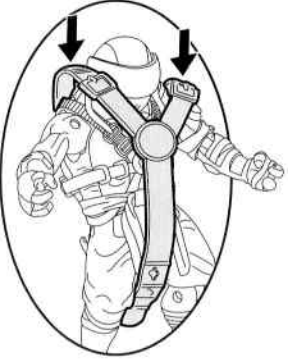

TEENAGE MUTANT NINJA TURTLES RAGIN' RACER

1. Harness is removable. To attach harness put over head and strap goes in between the legs.

2. Pull through the hole and hook onto knob. Pull tightly so there is no slack in harness.

3. Attach figure to rotating bar as shown.

Kick stand moves up and down.

Ages 4 and up
ASST. #94000
Item #89304

To Set:

Pull figure up.

Rotate figure clockwise one flip and sit figure on seat. Press down on seat launcher.

Figure should not hold handle bars and make sure figure's bottom is touching the seat. Note: Figure is in semi-standing position while positioned on seat.

To Activate:

Press button to activate feature.

Figure will flip doing one rotation.

And land on its feet or in sitting position. Not all figures will perform perfectly.

For more instruction information visit www.Playmatestoys.com
Ragin' Racer works with most Turtle figures

WARNING:
CHOKING HAZARD- Small parts. Not for Children under 3 years.