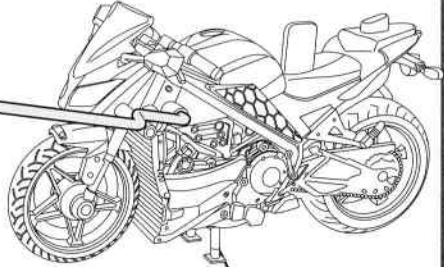

TEENAGE MUTANT NINJA TURTLES RAGIN' RACER

1. Harness is removable. To attach harness put over head and strap goes in between the legs.

2. Pull through the hole and hook onto knob. Pull tightly so there is no slack in harness.

3. Attach figure to rotating bar as shown.

Kick stand moves up and down.

Ages 4 and up
ASST. #94000
Item #89304

To Set:

Pull figure up.

Rotate figure clockwise one flip and sit figure on seat. Press down on seat launcher.

Figure should not hold handle bars and make sure figure's bottom is touching the seat. Note: Figure is in semi-standing position while positioned on seat.

To Activate:

Press button to activate feature.

Figure will flip doing one rotation.

And land on its feet or in sitting position. Not all figures will perform perfectly.

For more instruction information visit www.Playmatestoys.com
Ragin' Racer works with most Turtle figures

WARNING:
CHOKING HAZARD- Small parts. Not for Children under 3 years.