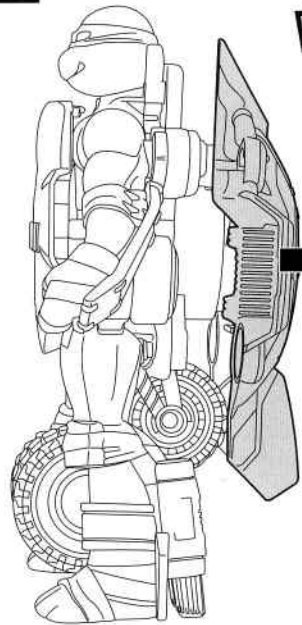

# TWIST-N-MUTATE RAPHAEL

# TEENAGE MUTANT NINJA TURTLES

1. Pull out back shell of figure.

2. Twist shell in a counter-clockwise direction into vehicle mode.

3. Push down and snap back shell into place.

### To Transform from Vehicle to Figure:

- 1) Lift shell up.
- 2) Twist shell clockwise, arms and legs will rotate into place.
- 3) Push shell down and snap into place.

Ages 4 and up  
Asst. #91470  
Item #91478