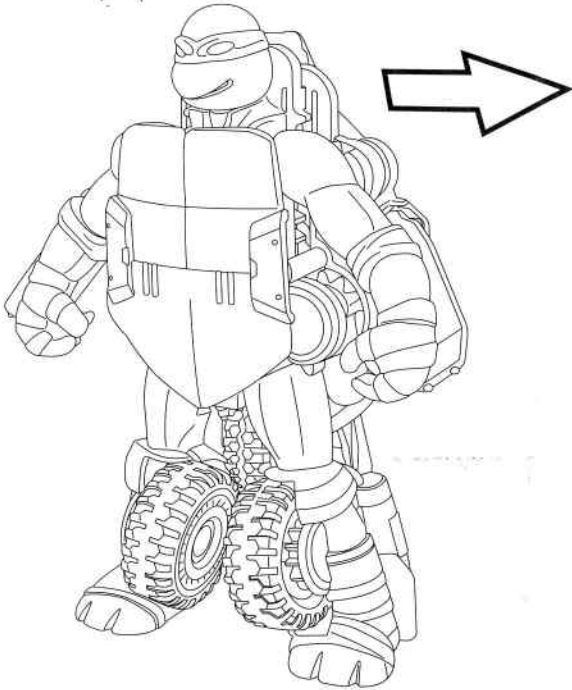

# TWIST-N-MUTATE RAPHAEL

# TEENAGE MUTANT NINJA TURTLES

1. Pull out back shell of figure.

2. Twist shell in a counter-clockwise direction into vehicle mode.

3. Push down and snap back shell into place.

### To Transform from Vehicle to Figure:

- 1) Lift shell up.
- 2) Twist shell clockwise, arms and legs will rotate into place.
- 3) Push shell down and snap into place.

Ages 4 and up  
Asst. #91470  
Item #91478