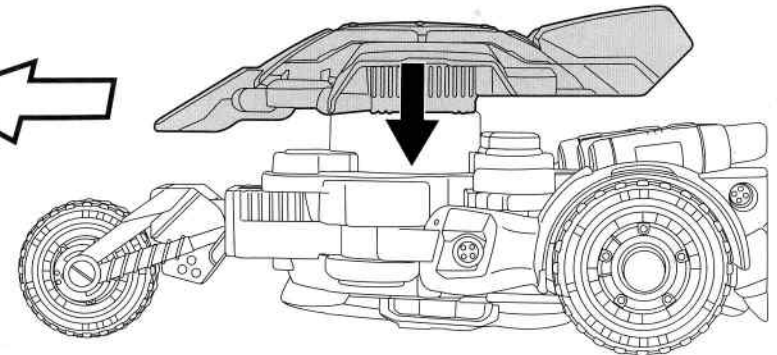

# TEENAGE MUTANT NINJA TURTLES

1. Pull out back shell of figure.

2. Twist shell in a counter-clockwise direction into vehicle mode.

3. Push down and snap back shell into place.

### To Transform from Vehicle to Figure:

- 1) Lift shell up.
- 2) Twist shell clockwise, arms and legs will rotate into place.
- 3) Push shell down and snap into place.

Ages 4 and up  
Asst. #91470  
Item #91478