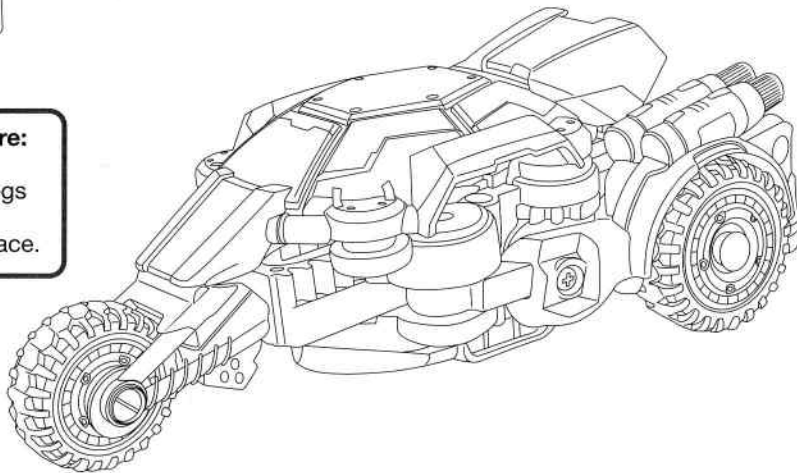

# TEENAGE MUTANT NINJA TURTLES

1. Pull out back shell of figure.

2. Twist shell in a counter-clockwise direction into vehicle mode.

3. Push down and snap back shell into place.

### To Transform from Vehicle to Figure:

- 1) Lift shell up.
- 2) Twist shell clockwise, arms and legs will rotate into place.
- 3) Push shell down and snap into place.

Ages 4 and up  
Asst. #91470  
Item #91478