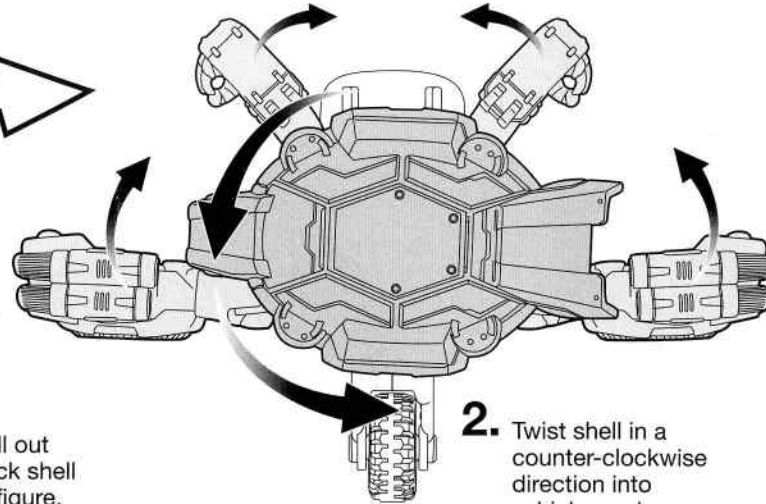

# TEENAGE MUTANT NINJA TURTLES

1. Pull out back shell of figure.

2. Twist shell in a counter-clockwise direction into vehicle mode.

3. Push down and snap back shell into place.

### To Transform from Vehicle to Figure:

- 1) Lift shell up.
- 2) Twist shell clockwise, arms and legs will rotate into place.
- 3) Push shell down and snap into place.

Ages 4 and up  
Asst. #91470  
Item #91478