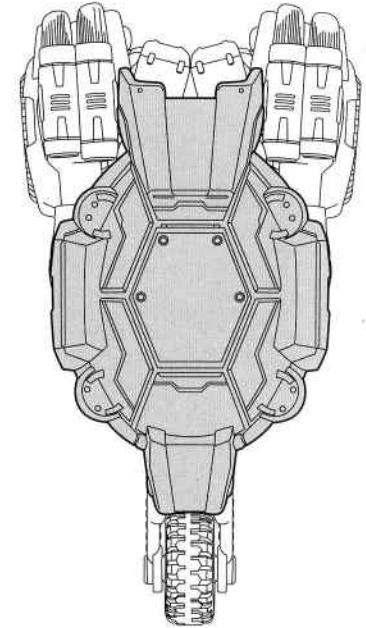

# TWIST-N-MUTATE RAPHAEL

# TEENAGE MUTANT NINJA TURTLES

1. Pull out back shell of figure.

2. Twist shell in a counter-clockwise direction into vehicle mode.

3. Push down and snap back shell into place.

### To Transform from Vehicle to Figure:

- 1) Lift shell up.
- 2) Twist shell clockwise, arms and legs will rotate into place.
- 3) Push shell down and snap into place.

Ages 4 and up  
Asst. #91470  
Item #91478