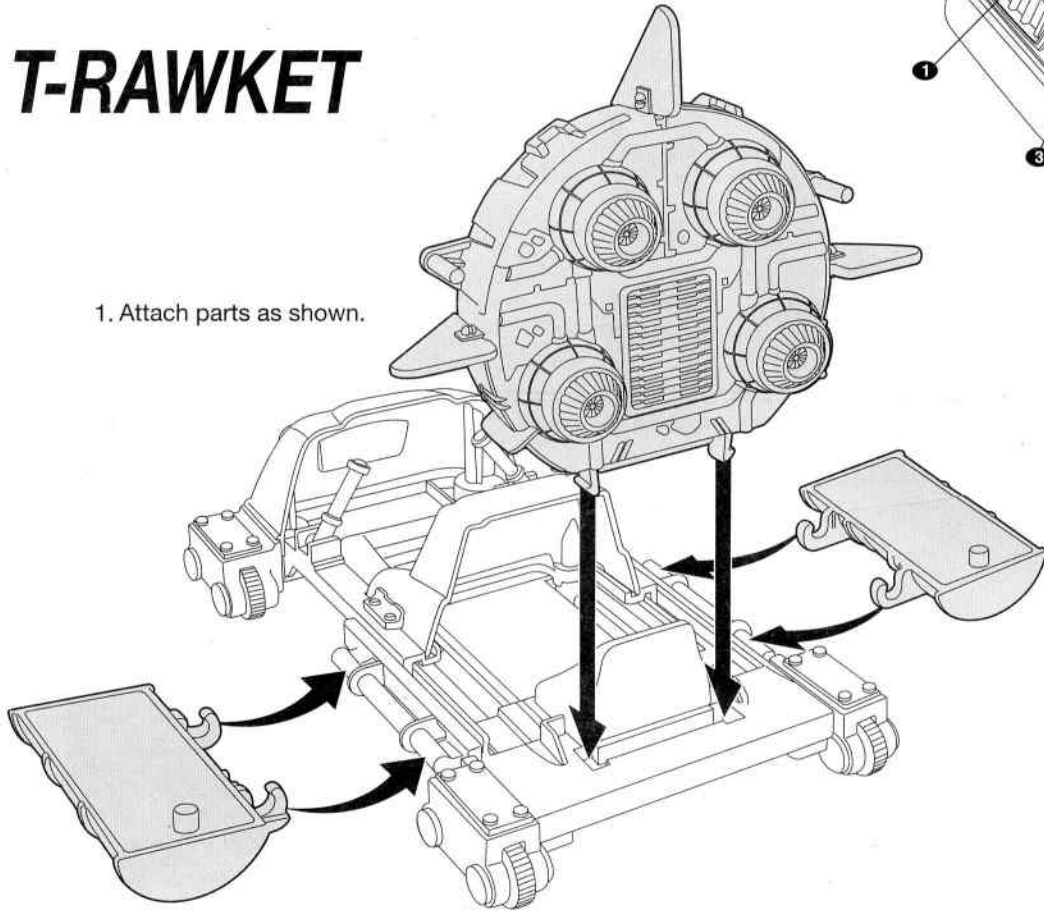

nickelodeon

TEENAGE MUTANT NINJA TURTLES™

T-RAWKET

For more detailed instruction
information visit
www.Playmatestoys.com
Figures sold separately

1. Attach parts as shown.

2. Attach numbered
labels as shown.

3. The T-Rawket has
seating for two. Just
slide the engine
back to reveal the
second seat.

4. Place your figures in the
seats or stand them on
the barrel platforms
as shown.

⚠ WARNING:
CHOKING HAZARD- Small parts.
Not for Children under 3 years.