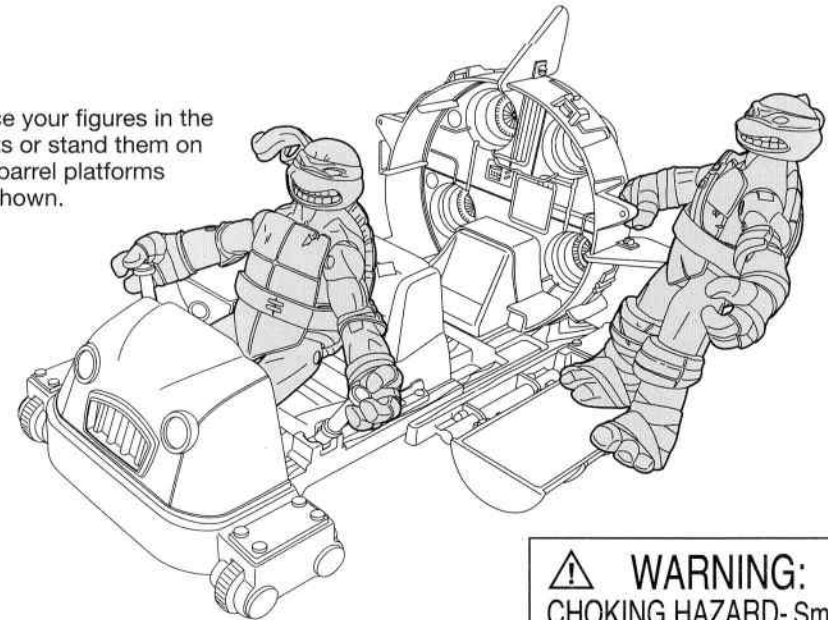

nickelodeon

TEENAGE MUTANT NINJA TURTLES™

T-RAWKET

For more detailed instruction
information visit
www.Playmatestoys.com
Figures sold separately

1. Attach parts as shown.

2. Attach numbered
labels as shown.

3. The T-Rawket has
seating for two. Just
slide the engine
back to reveal the
second seat.

4. Place your figures in the
seats or stand them on
the barrel platforms
as shown.

⚠ WARNING:
CHOKING HAZARD- Small parts.
Not for Children under 3 years.