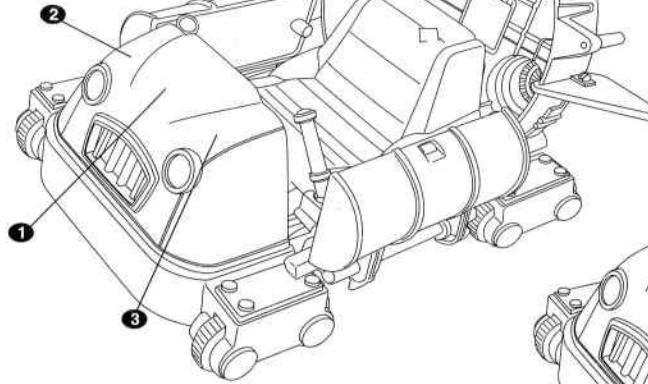

nickelodeon

TEENAGE MUTANT NINJA TURTLES™

T-RAWKET

For more detailed instruction
information visit
www.Playmatestoys.com
Figures sold separately

1. Attach parts as shown.

2. Attach numbered
labels as shown.

3. The T-Rawket has
seating for two. Just
slide the engine
back to reveal the
second seat.

4. Place your figures in the
seats or stand them on
the barrel platforms
as shown.

⚠ WARNING:
CHOKING HAZARD- Small parts.
Not for Children under 3 years.