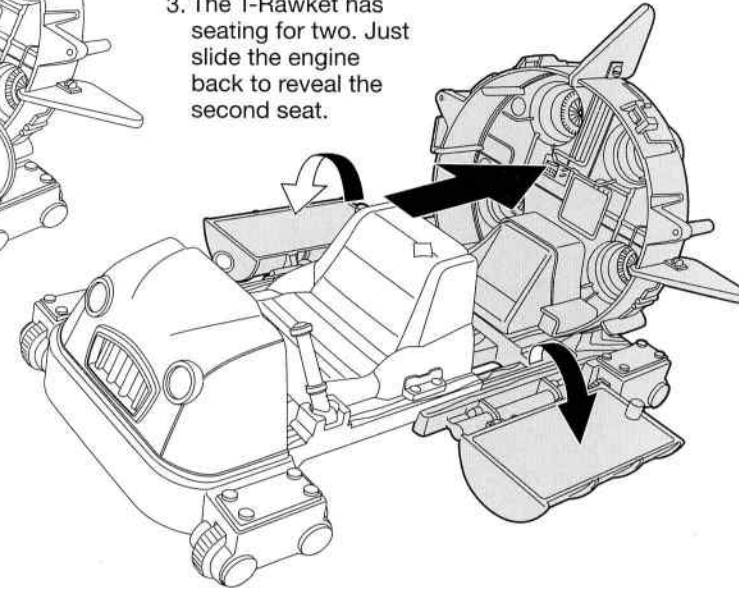

nickelodeon

TEENAGE MUTANT NINJA TURTLES™

T-RAWKET

For more detailed instruction
information visit
www.Playmatestoys.com
Figures sold separately

1. Attach parts as shown.

2. Attach numbered
labels as shown.

3. The T-Rawket has
seating for two. Just
slide the engine
back to reveal the
second seat.

4. Place your figures in the
seats or stand them on
the barrel platforms
as shown.

⚠ WARNING:
CHOKING HAZARD- Small parts.
Not for Children under 3 years.