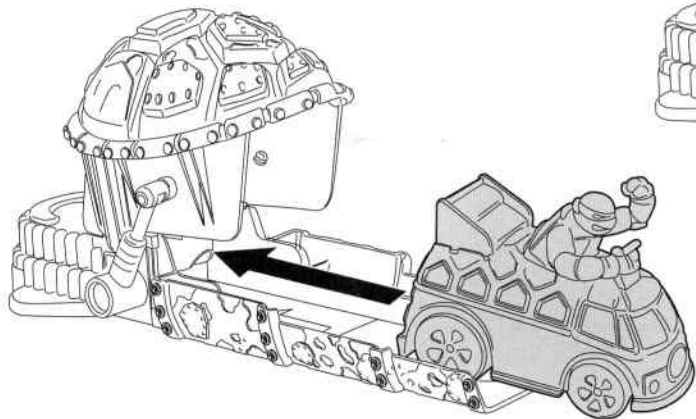

nickelodeon

TEENAGE MUTANT NINJA TURTLES™

SHELL LAUNCHER & EXCLUSIVE MIKEY IN PARTY VAN

1. Insert one T-Machine vehicle into launch track and push back until you hear a click.

2. Pull shell back to launch vehicle. Shell Launcher must be placed on hard, flat surface to activate.

CAUTION:

Do not aim at people, eyes, face or animals. Only use T-Machine vehicle supplied or other T-Machine vehicles with this product.

* Works best on hard, flat surfaces.

Ages 3 and up
Asst. #97860
Item #97861