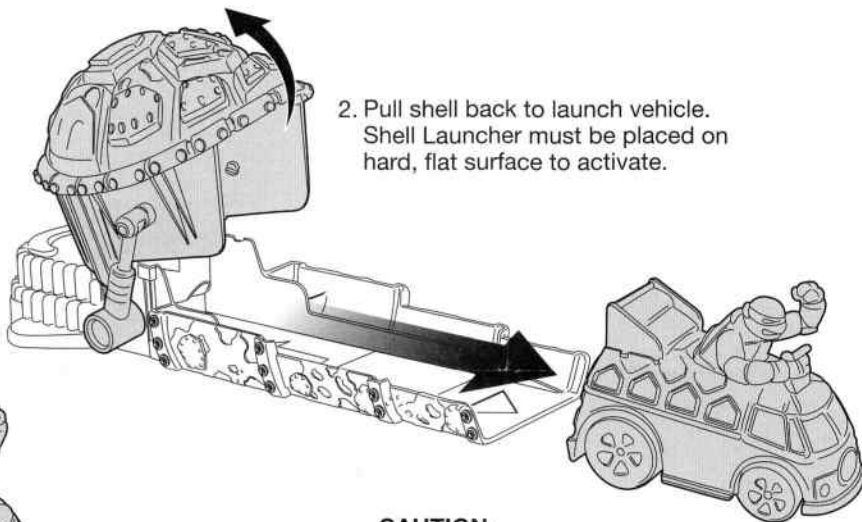

nickelodeon

TEENAGE MUTANT NINJA TURTLES™

SHELL LAUNCHER & EXCLUSIVE MIKEY IN PARTY VAN

1. Insert one T-Machine vehicle into launch track and push back until you hear a click.

2. Pull shell back to launch vehicle. Shell Launcher must be placed on hard, flat surface to activate.

CAUTION:

Do not aim at people, eyes, face or animals. Only use T-Machine vehicle supplied or other T-Machine vehicles with this product.

* Works best on hard, flat surfaces.

Ages 3 and up
Asst. #97860
Item #97861