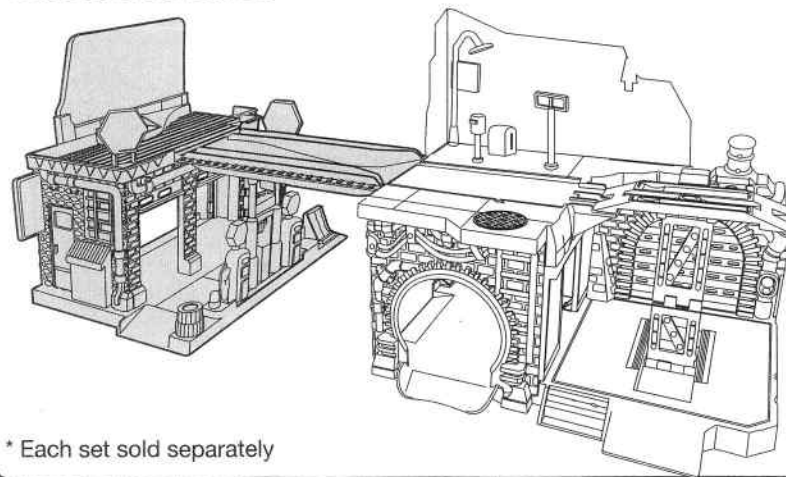

nickelodeon

TEENAGE MUTANT NINJA TURTLES™

TURTLE'S GARAGE

Features:

1. Lift up to street level!
(Lift turns to roll onto the street.)

Assembly: Attach pieces and labels as shown.

2. Garage Door Launcher!
(Set lift all the way down and close door, put vehicle on lift and pull back on garage door activation lever.)

Connect Sets*

* Each set sold separately

For more detailed instructions visit
www.Playmatestoys.com

WARNING:
CHOKING HAZARD- Small parts. Not for Children under 3 years.

Ages 3 and up
Asst. #97875
Item #97876