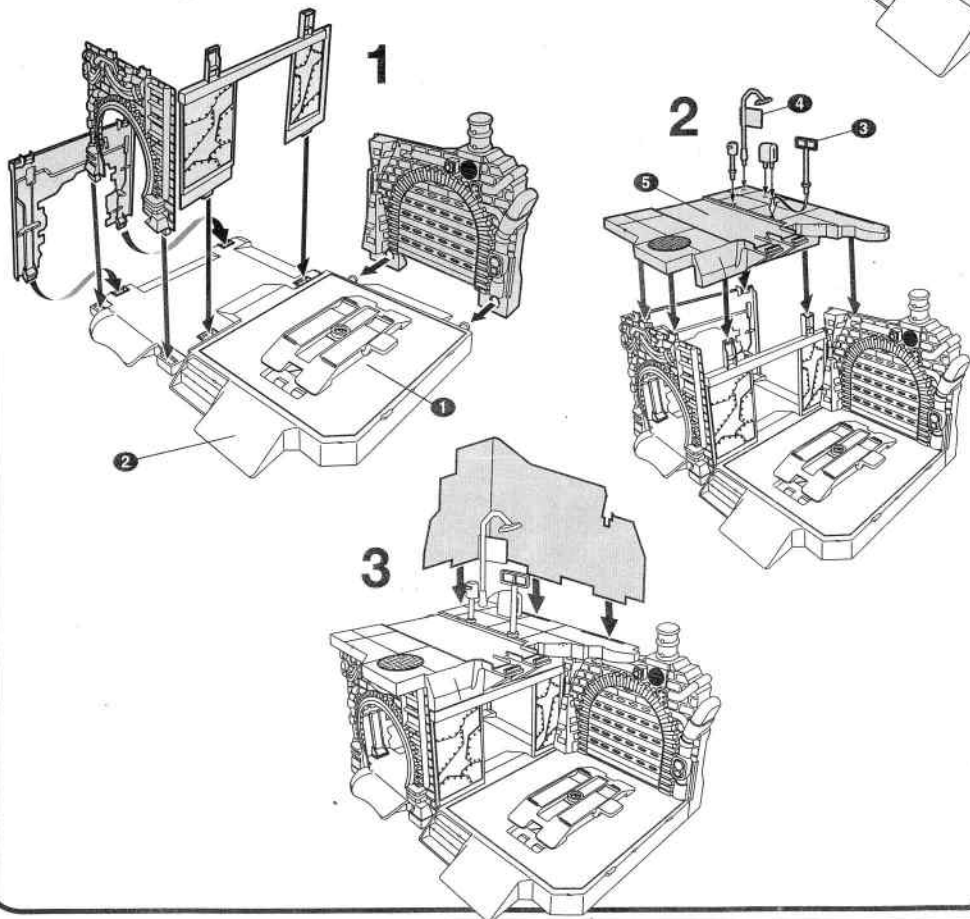

nickelodeon

TEENAGE MUTANT NINJA TURTLES™

TURTLE'S GARAGE

Features:

1. Lift up to street level!
(Lift turns to roll onto the street.)

Assembly: Attach pieces and labels as shown.

2. Garage Door Launcher!
(Set lift all the way down and close door, put vehicle on lift and pull back on garage door activation lever.)

Connect Sets*

* Each set sold separately

For more detailed instructions visit
www.Playmatestoys.com

WARNING:
CHOKING HAZARD- Small parts. Not for Children under 3 years.

Ages 3 and up
Asst. #97875
Item #97876