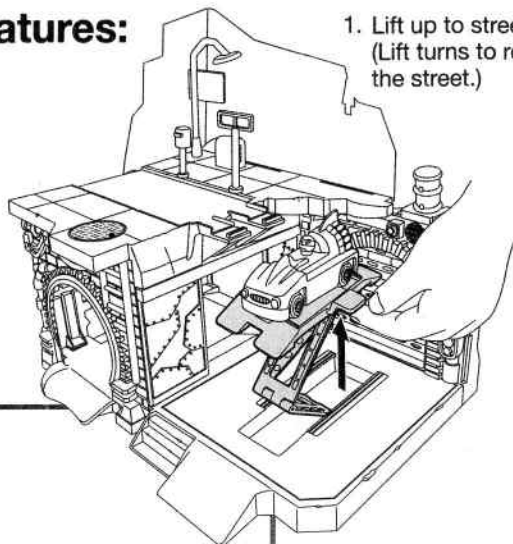

nickelodeon

TEENAGE MUTANT NINJA TURTLES™

TURTLE'S GARAGE

Features:

1. Lift up to street level!
(Lift turns to roll onto the street.)

Assembly: Attach pieces and labels as shown.

2. Garage Door Launcher!
(Set lift all the way down and close door, put vehicle on lift and pull back on garage door activation lever.)

Connect Sets*

* Each set sold separately

For more detailed instructions visit
www.Playmatestoys.com

WARNING:
CHOKING HAZARD- Small parts. Not for Children under 3 years.

Ages 3 and up
Asst. #97875
Item #97876