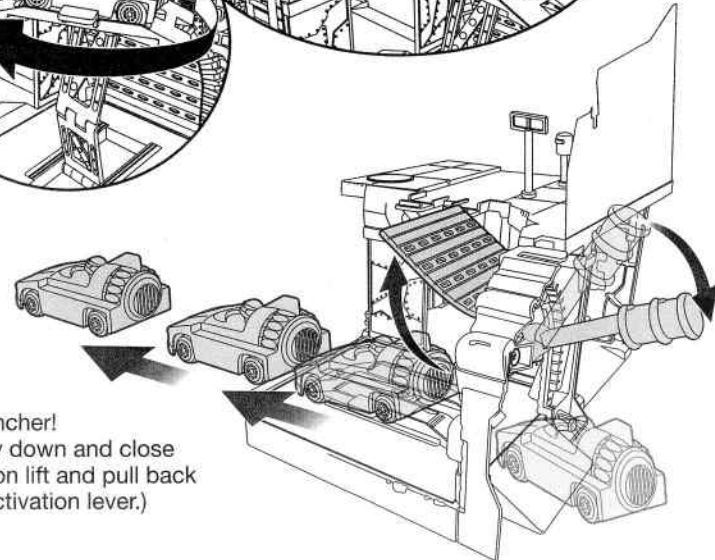

nickelodeon

TEENAGE MUTANT NINJA TURTLES™

TURTLE'S GARAGE

Features:

1. Lift up to street level!
(Lift turns to roll onto the street.)

Assembly: Attach pieces and labels as shown.

2. Garage Door Launcher!
(Set lift all the way down and close door, put vehicle on lift and pull back on garage door activation lever.)

Connect Sets*

* Each set sold separately

For more detailed instructions visit
www.Playmatestoys.com

WARNING:
CHOKING HAZARD- Small parts. Not for Children under 3 years.

Ages 3 and up
Asst. #97875
Item #97876