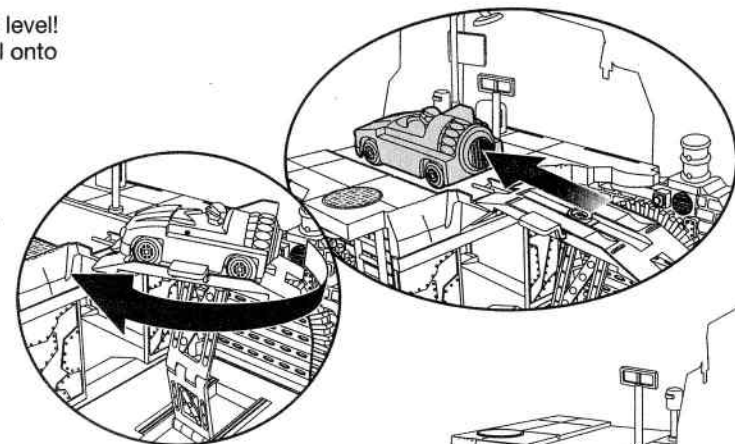

nickelodeon

TEENAGE MUTANT NINJA TURTLES™

TURTLE'S GARAGE

Features:

1. Lift up to street level!
(Lift turns to roll onto the street.)

Assembly: Attach pieces and labels as shown.

2. Garage Door Launcher!
(Set lift all the way down and close door, put vehicle on lift and pull back on garage door activation lever.)

Connect Sets*

* Each set sold separately

For more detailed instructions visit
www.Playmatestoys.com

WARNING:
CHOKING HAZARD- Small parts. Not for Children under 3 years.

Ages 3 and up
Asst. #97875
Item #97876