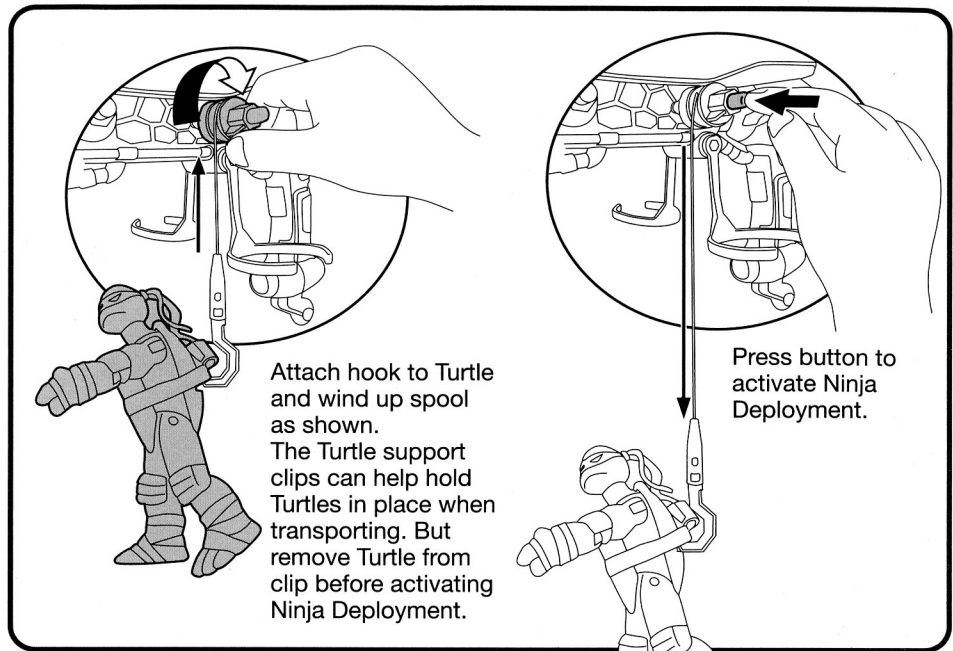

**nickelodeon™**  
**TEENAGE MUTANT NINJA**  
**TURTLES™**

**HIGH FLYIN' BLIMP**

1. Attach Turtle fins to deflated Blimp before inflating.

2. Attach fins on other side

3. Attach Blimp undercarriage!

Attach front wheels.

Attach Turtle support clips.

Reattachable hooks.

4. To inflate:

Only use air to inflate. Do not over-inflate. Adult assembly is required.

**NOTE:** Use in an open safe and level playing area. This is not a water toy and is not suitable for use on or in water.

Attach hook to Turtle and wind up spool as shown. The Turtle support clips can help hold Turtles in place when transporting. But remove Turtle from clip before activating Ninja Deployment.

Press button to activate Ninja Deployment.