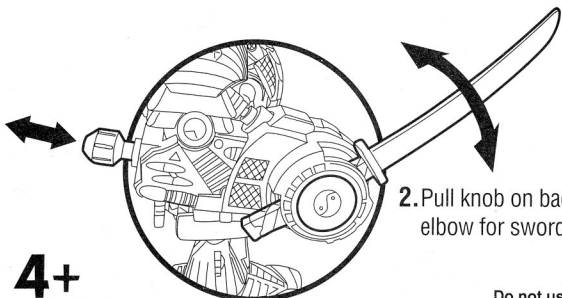

TMNTTM

MINI MUTANTS

EXOSKELETON LEONARDO[®]

INSTRUCTIONS:

1. Turn knob on back of Leo's Exoskeleton elbow to rotate his sword.

2. Pull knob on back of Leo's Exoskeleton elbow for sword swiping action.

3. Press button on launcher to fire projectile.