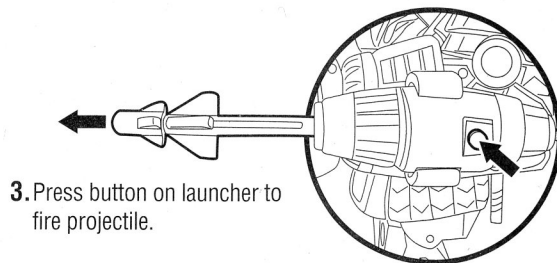

TMNTTM

MINI MUTANTS

EXOSKELETON LEONARDO[®]

INSTRUCTIONS:

1. Turn knob on back of Leo's Exoskeleton elbow to rotate his sword.

2. Pull knob on back of Leo's Exoskeleton elbow for sword swiping action.

3. Press button on launcher to fire projectile.