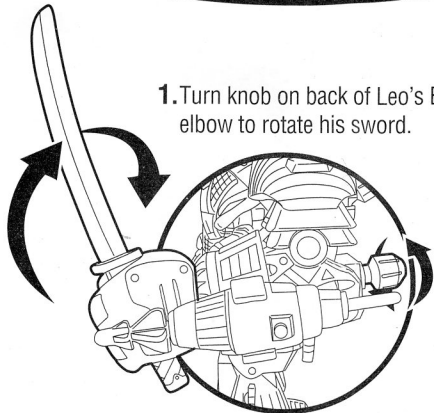

TMNTTM

MINI MUTANTS

EXOSKELETON LEONARDO[®]

INSTRUCTIONS:

1. Turn knob on back of Leo's Exoskeleton elbow to rotate his sword.

2. Pull knob on back of Leo's Exoskeleton elbow for sword swiping action.

3. Press button on launcher to fire projectile.