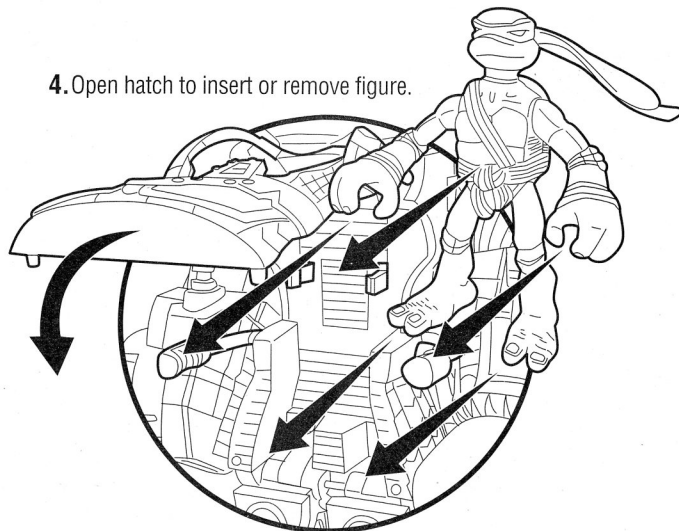

4+

Playmates
TOYS

ASST. NO. 55100
STOCK NO. 55101

Do not use projectile other than those provided by the toy.
Do not discharge in direction of people, animal or at eyes or face.
Teenage Mutant Ninja Turtles and TMNT are trademarks of Mirage Studios, Inc. Teenage Mutant Ninja Turtles® Leonardo®, Michelangelo®, Raphael®, Donatello®, Splinter®, Shredder®, and April O'Neil® are registered trademarks of Mirage Studios, Inc. All Rights Reserved.

WARNING: CHOKING HAZARD
Small parts. Not for Children under 3 years.