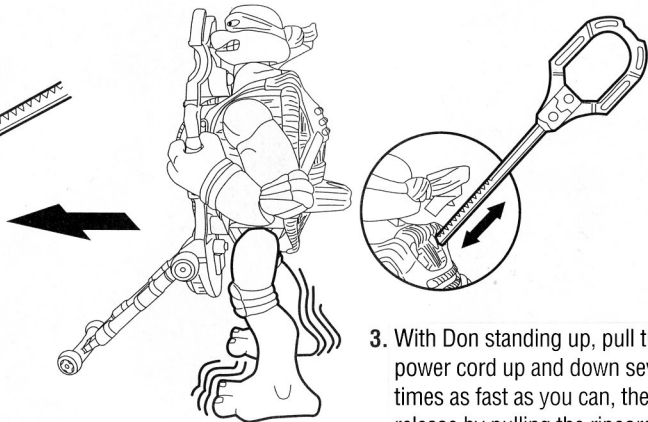

## STREET GRINDIN' DON INSTRUCTIONS:

1. Get ready for some Street Grindin' action! First, attach Don's skateboard turbo deck to his front shell.

5. Don then dives forward onto his skateboard turbo deck for real Street Grindin' action!

2. Drop the front of the luge down and forward and then insert the power cord in its slot within Don's back shell.

4. Place Don on a flat surface and Don runs forward and the skateboard folds up!

3. With Don standing up, pull the power cord up and down several times as fast as you can, then release by pulling the ripcord all the way out of his shell.