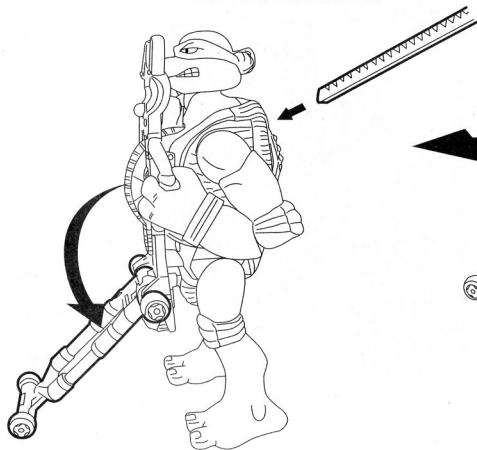

## STREET GRINDIN' DON INSTRUCTIONS:

1. Get ready for some Street Grindin' action! First, attach Don's skateboard turbo deck to his front shell.

5. Don then dives forward onto his skateboard turbo deck for real Street Grindin' action!

2. Drop the front of the luge down and forward and then insert the power cord in its slot within Don's back shell.

4. Place Don on a flat surface and Don runs forward and the skateboard folds up!

3. With Don standing up, pull the power cord up and down several times as fast as you can, then release by pulling the ripcord all the way out of his shell.