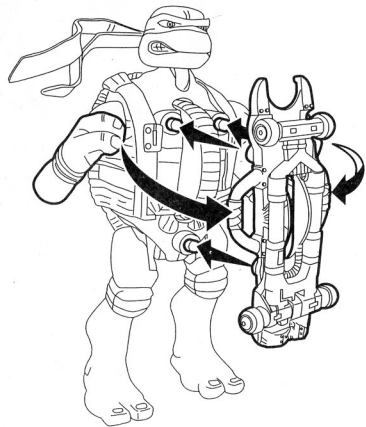

## STREET GRINDIN' DON INSTRUCTIONS:

1. Get ready for some Street Grindin' action! First, attach Don's skateboard turbo deck to his front shell.

5. Don then dives forward onto his skateboard turbo deck for real Street Grindin' action!

2. Drop the front of the luge down and forward and then insert the power cord in its slot within Don's back shell.

4. Place Don on a flat surface and Don runs forward and the skateboard folds up!

3. With Don standing up, pull the power cord up and down several times as fast as you can, then release by pulling the ripcord all the way out of his shell.