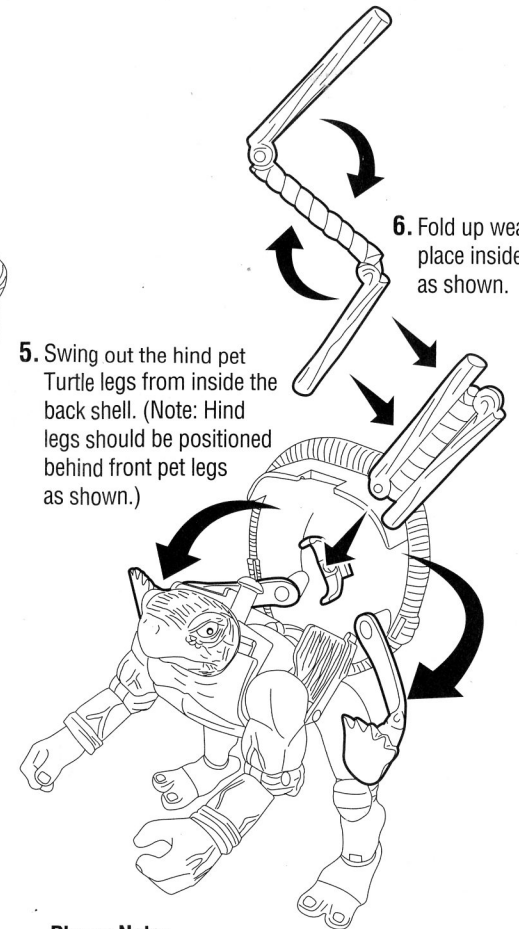

TMNT™

MOVIE MUTATING DON INSTRUCTIONS:

1. Help the mutant Turtle become the original Turtle pet.

7. Rotate the fist 180 degrees as shown and rotate the mutant arms back and inward into shell. (Note: Mutant arms end up positioned in middle of interior body as shown.)

2. Crack the shell open at the neck.
Note: To open the shell easily, gently squeeze the back sides of shell.

8. Swing the mutant legs forward to become the front pet legs. (Note: Keep legs positioned close to sides of body.) Rotate toes 180 degrees as shown. Hinge feet down flat on ground.

4. To switch from mutant head to pet head, pull back, rotate, and push forward the ninja neck to lock head into position.

3. Turn rear tail out, 180 degrees from inside body.

9. Close shell. Now the mutant Turtle is the original Turtle Pet. To help him become a mutant just reverse the above steps.

6. Fold up weapon and place inside shell as shown.

5. Swing out the hind pet Turtle legs from inside the back shell. (Note: Hind legs should be positioned behind front pet legs as shown.)

Please Note:

- Never force limbs into position. If parts don't fit comfortably or the shell does not close easily, you may have missed a step. Always keep the limbs tucked in, positioned close to body.
- If Turtle shell pops off, simply snap it back on.
- Don't forget being a mutant master takes practice. The more you mutate, the better you become.