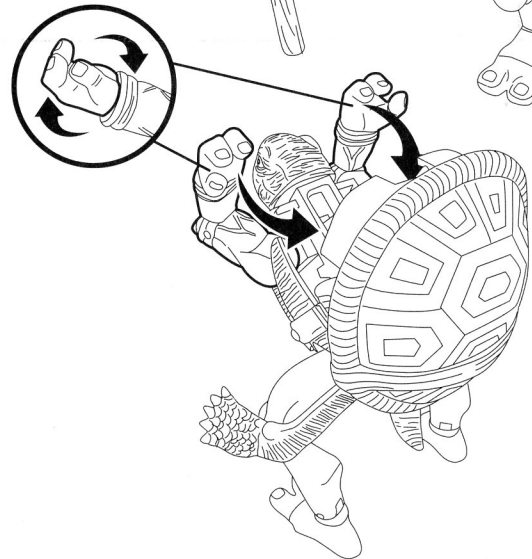

TMNT™

MOVIE MUTATING DON INSTRUCTIONS:

1. Help the mutant Turtle become the original Turtle pet.

7. Rotate the fist 180 degrees as shown and rotate the mutant arms back and inward into shell. (Note: Mutant arms end up positioned in middle of interior body as shown.)

2. Crack the shell open at the neck.
Note: To open the shell easily, gently squeeze the back sides of shell.

8. Swing the mutant legs forward to become the front pet legs. (Note: Keep legs positioned close to sides of body.) Rotate toes 180 degrees as shown. Hinge feet down flat on ground.

4. To switch from mutant head to pet head, pull back, rotate, and push forward the ninja neck to lock head into position.

3. Turn rear tail out, 180 degrees from inside body.

9. Close shell. Now the mutant Turtle is the original Turtle Pet. To help him become a mutant just reverse the above steps.

6. Fold up weapon and place inside shell as shown.

5. Swing out the hind pet Turtle legs from inside the back shell. (Note: Hind legs should be positioned behind front pet legs as shown.)

Please Note:

- Never force limbs into position. If parts don't fit comfortably or the shell does not close easily, you may have missed a step. Always keep the limbs tucked in, positioned close to body.
- If Turtle shell pops off, simply snap it back on.
- Don't forget being a mutant master takes practice. The more you mutate, the better you become.