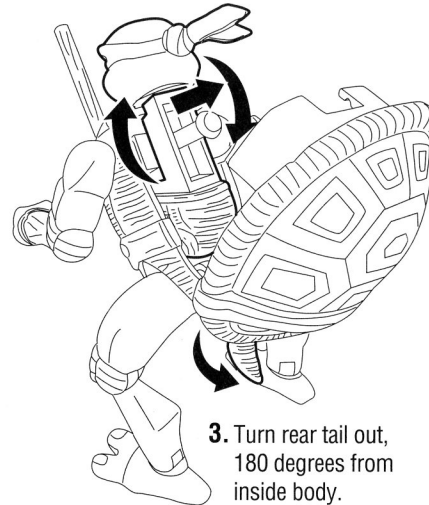

TMNT™

MOVIE MUTATING DON INSTRUCTIONS:

1. Help the mutant Turtle become the original Turtle pet.

7. Rotate the fist 180 degrees as shown and rotate the mutant arms back and inward into shell. (Note: Mutant arms end up positioned in middle of interior body as shown.)

2. Crack the shell open at the neck.
Note: To open the shell easily, gently squeeze the back sides of shell.

8. Swing the mutant legs forward to become the front pet legs. (Note: Keep legs positioned close to sides of body.) Rotate toes 180 degrees as shown. Hinge feet down flat on ground.

4. To switch from mutant head to pet head, pull back, rotate, and push forward the ninja neck to lock head into position.

3. Turn rear tail out, 180 degrees from inside body.

9. Close shell. Now the mutant Turtle is the original Turtle Pet. To help him become a mutant just reverse the above steps.