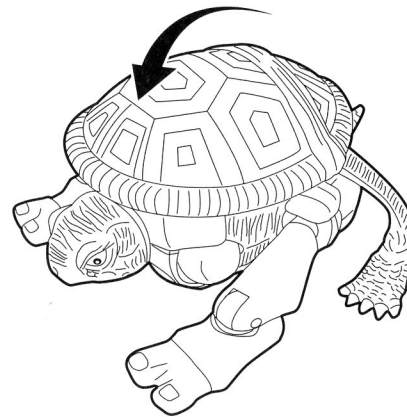

TMNT™

MOVIE MUTATING DON INSTRUCTIONS:

1. Help the mutant Turtle become the original Turtle pet.

7. Rotate the fist 180 degrees as shown and rotate the mutant arms back and inward into shell. (Note: Mutant arms end up positioned in middle of interior body as shown.)

2. Crack the shell open at the neck.
Note: To open the shell easily, gently squeeze the back sides of shell.

8. Swing the mutant legs forward to become the front pet legs. (Note: Keep legs positioned close to sides of body.) Rotate toes 180 degrees as shown. Hinge feet down flat on ground.

4. To switch from mutant head to pet head, pull back, rotate, and push forward the ninja neck to lock head into position.

3. Turn rear tail out, 180 degrees from inside body.

9. Close shell. Now the mutant Turtle is the original Turtle Pet. To help him become a mutant just reverse the above steps.

6. Fold up weapon and place inside shell as shown.

5. Swing out the hind pet Turtle legs from inside the back shell. (Note: Hind legs should be positioned behind front pet legs as shown.)

Please Note:

- Never force limbs into position. If parts don't fit comfortably or the shell does not close easily, you may have missed a step. Always keep the limbs tucked in, positioned close to body.
- If Turtle shell pops off, simply snap it back on.
- Don't forget being a mutant master takes practice. The more you mutate, the better you become.