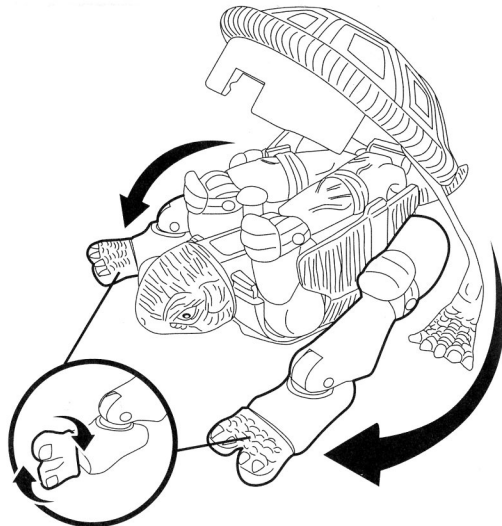

TMNT™

MOVIE MUTATING DON INSTRUCTIONS:

1. Help the mutant Turtle become the original Turtle pet.

7. Rotate the fist 180 degrees as shown and rotate the mutant arms back and inward into shell. (Note: Mutant arms end up positioned in middle of interior body as shown.)

2. Crack the shell open at the neck.
Note: To open the shell easily, gently squeeze the back sides of shell.

8. Swing the mutant legs forward to become the front pet legs. (Note: Keep legs positioned close to sides of body.) Rotate toes 180 degrees as shown. Hinge feet down flat on ground.

4. To switch from mutant head to pet head, pull back, rotate, and push forward the ninja neck to lock head into position.

3. Turn rear tail out, 180 degrees from inside body.

9. Close shell. Now the mutant Turtle is the original Turtle Pet. To help him become a mutant just reverse the above steps.

6. Fold up weapon and place inside shell as shown.

5. Swing out the hind pet Turtle legs from inside the back shell. (Note: Hind legs should be positioned behind front pet legs as shown.)

Please Note:

- Never force limbs into position. If parts don't fit comfortably or the shell does not close easily, you may have missed a step. Always keep the limbs tucked in, positioned close to body.
- If Turtle shell pops off, simply snap it back on.
- Don't forget being a mutant master takes practice. The more you mutate, the better you become.