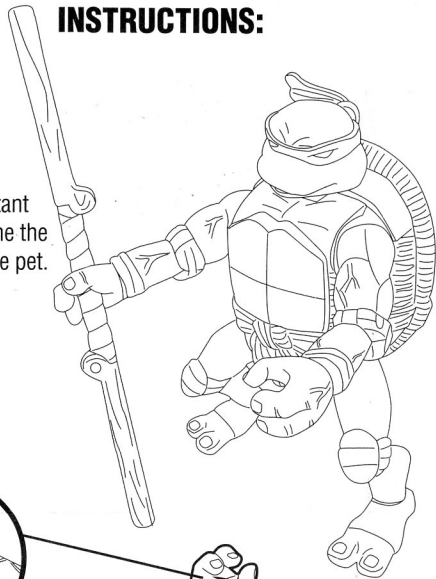

TMNT™

MOVIE MUTATING DON INSTRUCTIONS:

1. Help the mutant Turtle become the original Turtle pet.

7. Rotate the fist 180 degrees as shown and rotate the mutant arms back and inward into shell. (Note: Mutant arms end up positioned in middle of interior body as shown.)

2. Crack the shell open at the neck.
Note: To open the shell easily, gently squeeze the back sides of shell.

8. Swing the mutant legs forward to become the front pet legs. (Note: Keep legs positioned close to sides of body.) Rotate toes 180 degrees as shown. Hinge feet down flat on ground.

4. To switch from mutant head to pet head, pull back, rotate, and push forward the ninja neck to lock head into position.

3. Turn rear tail out, 180 degrees from inside body.

9. Close shell. Now the mutant Turtle is the original Turtle Pet. To help him become a mutant just reverse the above steps.

6. Fold up weapon and place inside shell as shown.

5. Swing out the hind pet Turtle legs from inside the back shell. (Note: Hind legs should be positioned behind front pet legs as shown.)

Please Note:

- Never force limbs into position. If parts don't fit comfortably or the shell does not close easily, you may have missed a step. Always keep the limbs tucked in, positioned close to body.
- If Turtle shell pops off, simply snap it back on.
- Don't forget being a mutant master takes practice. The more you mutate, the better you become.