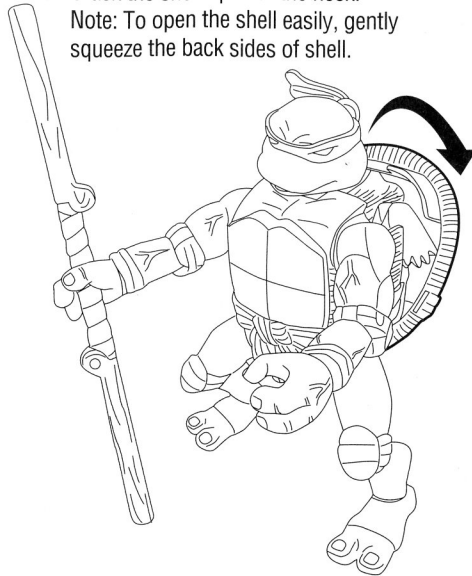

TMNT™

MOVIE MUTATING DON INSTRUCTIONS:

1. Help the mutant Turtle become the original Turtle pet.

7. Rotate the fist 180 degrees as shown and rotate the mutant arms back and inward into shell. (Note: Mutant arms end up positioned in middle of interior body as shown.)

2. Crack the shell open at the neck.
Note: To open the shell easily, gently squeeze the back sides of shell.

8. Swing the mutant legs forward to become the front pet legs. (Note: Keep legs positioned close to sides of body.) Rotate toes 180 degrees as shown. Hinge feet down flat on ground.

4. To switch from mutant head to pet head, pull back, rotate, and push forward the ninja neck to lock head into position.

3. Turn rear tail out, 180 degrees from inside body.

9. Close shell. Now the mutant Turtle is the original Turtle Pet. To help him become a mutant just reverse the above steps.

6. Fold up weapon and place inside shell as shown.

5. Swing out the hind pet Turtle legs from inside the back shell. (Note: Hind legs should be positioned behind front pet legs as shown.)

Please Note:

- Never force limbs into position. If parts don't fit comfortably or the shell does not close easily, you may have missed a step. Always keep the limbs tucked in, positioned close to body.
- If Turtle shell pops off, simply snap it back on.
- Don't forget being a mutant master takes practice. The more you mutate, the better you become.