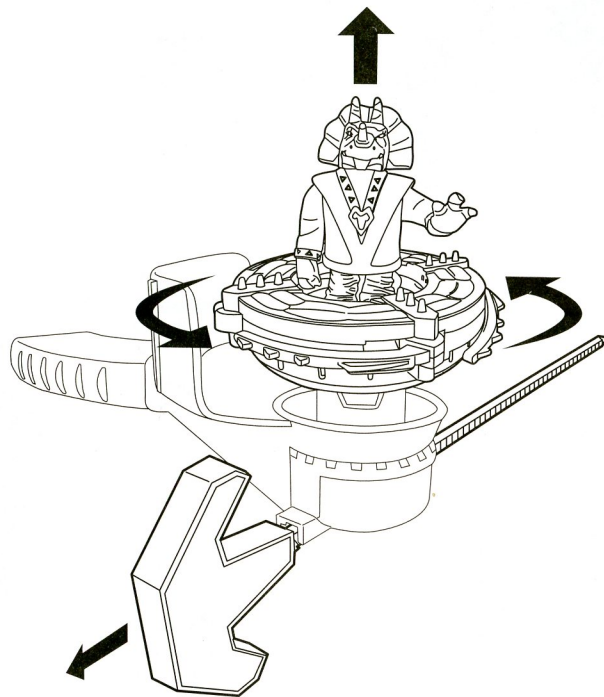

# TURBO BASHERS ZANRAMON®

1. Hold launcher base in left hand and insert rip cord into slot located underneath. Place Turbo Basher fighter (with blades drawn in) into base by lining up grooves on bottom with matching pegs on launcher.

2. Prepare to fight with the TMNT Turbo Basher by playing it safe! Make sure launcher is far from your face and aim Turbo Basher close to the ground, away from other individuals. Launch by pulling rip cord at a medium speed. Turbo Basher will spin in a counter-clockwise direction and automatically leap off the launcher and into a rigorous spin.