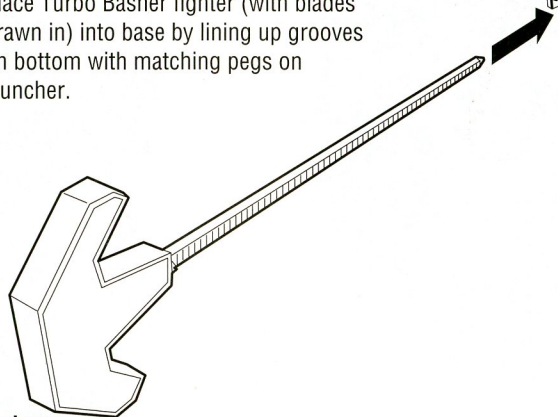

# TURBO BASHERS ZANRAMON®

1. Hold launcher base in left hand and insert rip cord into slot located underneath. Place Turbo Basher fighter (with blades drawn in) into base by lining up grooves on bottom with matching pegs on launcher.

2. Prepare to fight with the TMNT Turbo Basher by playing it safe! Make sure launcher is far from your face and aim Turbo Basher close to the ground, away from other individuals. Launch by pulling rip cord at a medium speed. Turbo Basher will spin in a counter-clockwise direction and automatically leap off the launcher and into a rigorous spin.