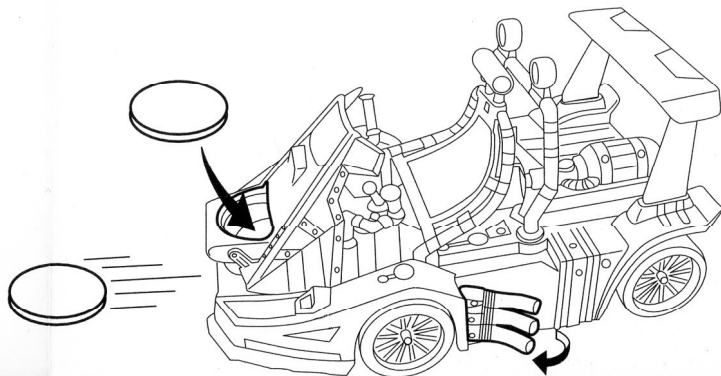

## SEWER SLIDER

1. Plug in supersonic stabilizer wing as shown.

2. To load Ninja stars:

Load Ninja stars into launcher as shown.

3. To launch Ninja stars:

Pull out the tri-pipe exhaust as shown.

To convert the Sewer Slider to Hover mode: