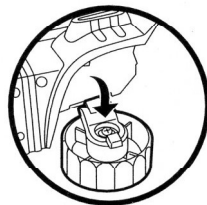

## SEWER SLIDER

1. Plug in supersonic stabilizer wing as shown.

2. To load Ninja stars:

Load Ninja stars into launcher as shown.

3. To launch Ninja stars:

Pull out the tri-pipe exhaust as shown.

To convert the Sewer Slider to Hover mode:

Rotate the front and rear wheels down as shown.

Age 4 and up

**Playmates®**

ASST. NO. 154150  
STOCK NO. 154152

Do not use projectile other than those provided by the toy.

Teenage Mutant Ninja Turtles® © 2002 Mirage Studios, Inc. Teenage Mutant Ninja Turtles®, Leonardo®, Michelangelo®, Raphael®, Donatello®, Splinter®, Shredder®, and Foot Soldier® are registered trademarks of Mirage Studios, Inc. All Rights Reserved. PRINTED IN CHINA.