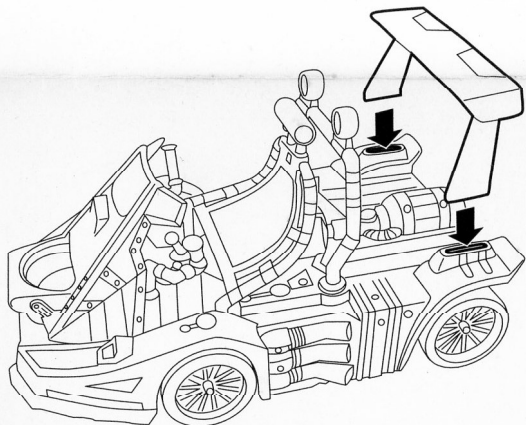

## SEWER SLIDER

1. Plug in supersonic stabilizer wing as shown.

2. To load Ninja stars:

Load Ninja stars into launcher as shown.

3. To launch Ninja stars:

Pull out the tri-pipe exhaust as shown.

To convert the Sewer Slider to Hover mode: